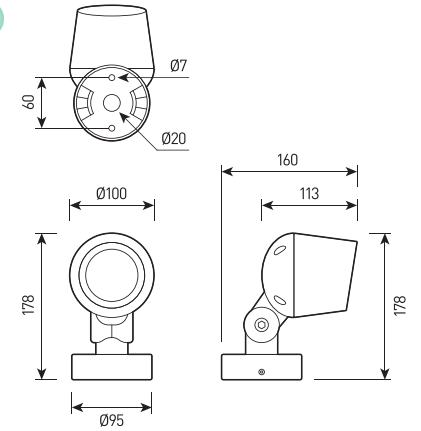

GLOWHEAD XS

view

RAL

1 overall dimensions

size

1

GLOWHEAD XS

Multifunctional floodlight with integrated liquid cooling system

Housing:	Pressure die-cast aluminum alloy with polyester powder paint
Beam angle:	2.5°, 6°, 9°, 12°, 15°, 20°, 30°, 45°, 60°, 15x60°, 10x70°, 5x20°
Housing color:	Black, Grey, RAL
IES protection classes:	Class I (SELV)
Color temperature:	2700K, 3000K, 4000K, 5000K, 5700K, R, G, B, RGBW 4in1
Input voltage:	12V, 24V, 220V
Control system:	On/Off, DMX-512, 0-10V, DALI
Ingress Protection Rating, IP:	IP66
Operating temperature:	-40°C ~ +50°C
Weight, kg:	1.0 kg

Article	Name	Power, W	Dimensions, mm	Input voltage, V	Beam angle, degrees	Color temperature, K	Weight, kg
622201150	GLOWHEAD XS 10W 220V SINGLE IP66	10W	100x178x160	220V	2.5°, 6°, 12°, 20°, 30°, 45°, 60°, 10x70°, 5x20°	2700K, 3000K, 4000K, 5000K, 5700K, R, G, B	1.0
622201152	GLOWHEAD XS 15W 12V/24V DMX-512 RGBW 4in1 IP66	15W	100x178x160	12V, 24V	9°, 15°, 20°, 30°, 45°, 15x60°	RGBW 4in1	1.0