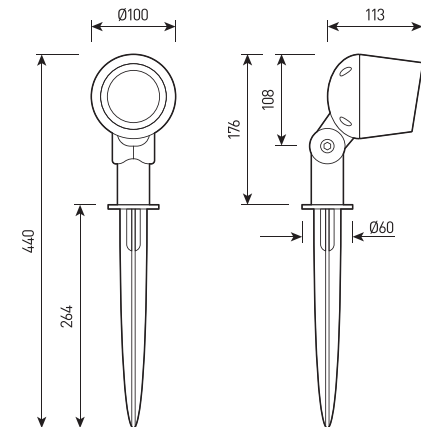

GLOWHEAD XS

view

RAL

1 overall dimensions

size

1

GLOWHEAD XS

Multifunctional floodlight with integrated liquid cooling system

Housing:	Pressure die-cast aluminum alloy with polyester powder paint
Beam angle:	2.5°, 6°, 9°, 12°, 15°, 20°, 30°, 45°, 60°, 15x60°, 10x70°, 5x20°
Housing color:	Black, Grey, RAL
IES protection classes:	Class I (SELV)
Color temperature:	2700K, 3000K, 4000K, 5000K, 5700K, R, G, B, RGBW 4in1
Input voltage:	12V, 24V, 220V
Control system:	On/Off, DMX-512, 0-10V, DALI
Ingress Protection Rating, IP:	IP66
Operating temperature:	-40°C ~ +50°C
Weight, kg:	1.0 kg

Article	Name	Power, W	Dimensions, mm	Input voltage, V	Beam angle, degrees	Color temperature, K	Weight, kg
622201150	GLOWHEAD XS 10W 220V SINGLE IP66	10W	100x178x160	220V	2.5°, 6°, 12°, 20°, 30°, 45°, 60°, 10x70°, 5x20°	2700K, 3000K, 4000K, 5000K, 5700K, R, G, B	1.0
622201152	GLOWHEAD XS 15W 12V/24V DMX-512 RGBW 4in1 IP66	15W	100x178x160	12V, 24V	9°, 15°, 20°, 30°, 45°, 15x60°	RGBW 4in1	1.0