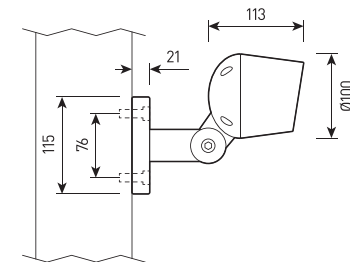

GLOWHEAD XS

view

RAL

1 overall dimensions

size

1

GLOWHEAD XS

Multifunctional floodlight with integrated liquid cooling system

Housing:	Pressure die-cast aluminum alloy with polyester powder paint
Beam angle:	2.5°, 6°, 9°, 12°, 15°, 20°, 30°, 45°, 60°, 15x60°, 10x70°, 5x20°
Housing color:	Black, Grey, RAL
IES protection classes:	Class I (SELV)
Color temperature:	2700K, 3000K, 4000K, 5000K, 5700K, R, G, B, RGBW 4in1
Input voltage:	12V, 24V, 220V
Control system:	On/Off, DMX-512, 0-10V, DALI
Ingress Protection Rating, IP:	IP66
Operating temperature:	-40°C ~ +50°C
Weight, kg:	1.0 kg

Article	Name	Power, W	Dimensions, mm	Input voltage, V	Beam angle, degrees	Color temperature, K	Weight, kg
622201150	GLOWHEAD XS 10W 220V SINGLE IP66	10W	100x178x160	220V	2.5°, 6°, 12°, 20°, 30°, 45°, 60°, 10x70°, 5x20°	2700K, 3000K, 4000K, 5000K, 5700K, R, G, B	1.0
622201152	GLOWHEAD XS 15W 12V/24V DMX-512 RGBW 4in1 IP66	15W	100x178x160	12V, 24V	9°, 15°, 20°, 30°, 45°, 15x60°	RGBW 4in1	1.0