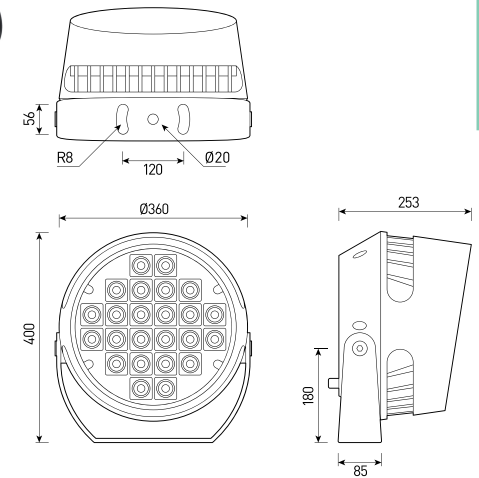

view

RAL

size

1 GLOWMAX I

2 GLOWMAX II

GLOWMAX

Multifunctional projector for architectural lighting.
Multichip 4-in-1 RGB+W, Tunable White with DMX-512 control.

Housing:	Pressure die-cast aluminum alloy with polyester powder paint
Housing color:	Black, Grey, RAL
Beam angle:	1.5° [searchlight], 2° [searchlight], 4.5°, 8°, 12°, 15°, 20°, 30°, 40°, 60°, 5°×20°, 10°×70°, 15°×60°
Color temperature:	2700K, 3000K, 4000K, 5000K, 6000K, Red, Green, Blue, RGBW, RGBWCLA, Tunable White
Control system:	On/Off, 1-10V, DMX-512, RDM, DALI
Input voltage:	36 V, 220 V
IES protection classes:	Class I, Class III (SELV)
Protection Rating:	IP66
Operating temperature:	-40°C ~ +50°C
Weight:	10 – 13 kg