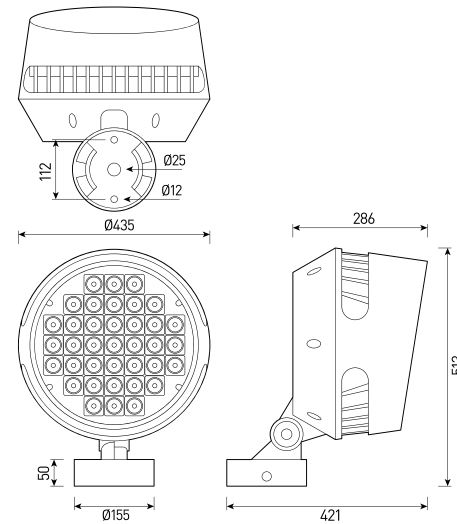

view

RAL

size

1 GLOWMAX I

2 GLOWMAX II

GLOWMAX

Multifunctional projector for architectural lighting.
Multichip 4-in-1 RGB+W, Tunable White with DMX-512 control.

Housing:	Pressure die-cast aluminum alloy with polyester powder paint
Housing color:	Black, Grey, RAL
Beam angle:	1.5° [searchlight], 2° [searchlight], 4.5°, 8°, 12°, 15°, 20°, 30°, 40°, 60°, 5°×20°, 10°×70°, 15°×60°
Color temperature:	2700K, 3000K, 4000K, 5000K, 6000K, Red, Green, Blue, RGBW, RGBWCLA, Tunable White
Control system:	On/Off, 1-10V, DMX-512, RDM, DALI
Input voltage:	36 V, 220 V
IES protection classes:	Class I, Class III (SELV)
Protection Rating:	IP66
Operating temperature:	-40°C ~ +50°C
Weight:	10 – 13 kg