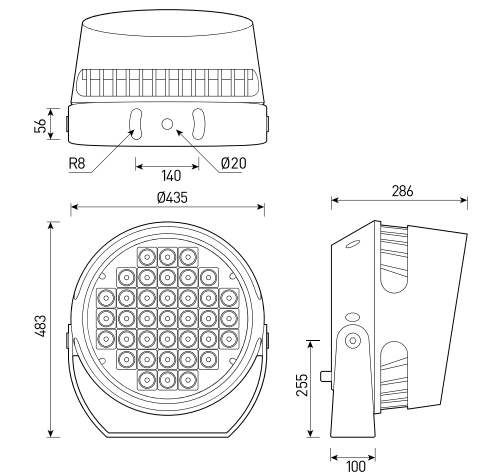

view

RAL

size

1 GLOWMAX I

2 GLOWMAX II

GLOWMAX

Multifunctional projector for architectural lighting.
Multichip 4-in-1 RGB+W, Tunable White with DMX-512 control.

Housing:	Pressure die-cast aluminum alloy with polyester powder paint
Housing color:	Black, Grey, RAL
Beam angle:	1.5° [searchlight], 2° [searchlight], 4.5°, 8°, 12°, 15°, 20°, 30°, 40°, 60°, 5°×20°, 10°×70°, 15°×60°
Color temperature:	2700K, 3000K, 4000K, 5000K, 6000K, Red, Green, Blue, RGBW, RGBWCLA, Tunable White
Control system:	On/Off, 1-10V, DMX-512, RDM, DALI
Input voltage:	36 V, 220 V
IES protection classes:	Class I, Class III (SELV)
Protection Rating:	IP66
Operating temperature:	-40°C ~ +50°C
Weight:	10 – 13 kg