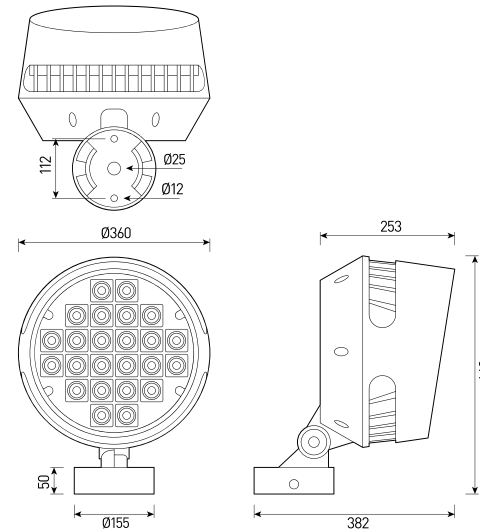

view

RAL

size

1 GLOWMAX I

2 GLOWMAX II

GLOWMAX

Multifunctional projector for architectural lighting.
Multichip 4-in-1 RGB+W, Tunable White with DMX-512 control.

Housing:	Pressure die-cast aluminum alloy with polyester powder paint
Housing color:	Black, Grey, RAL
Beam angle:	1.5° [searchlight], 2° [searchlight], 4.5°, 8°, 12°, 15°, 20°, 30°, 40°, 60°, 5°×20°, 10°×70°, 15°×60°
Color temperature:	2700K, 3000K, 4000K, 5000K, 6000K, Red, Green, Blue, RGBW, RGBWCLA, Tunable White
Control system:	On/Off, 1-10V, DMX-512, RDM, DALI
Input voltage:	36 V, 220 V
IES protection classes:	Class I, Class III (SELV)
Protection Rating:	IP66
Operating temperature:	-40°C ~ +50°C
Weight:	10 – 13 kg