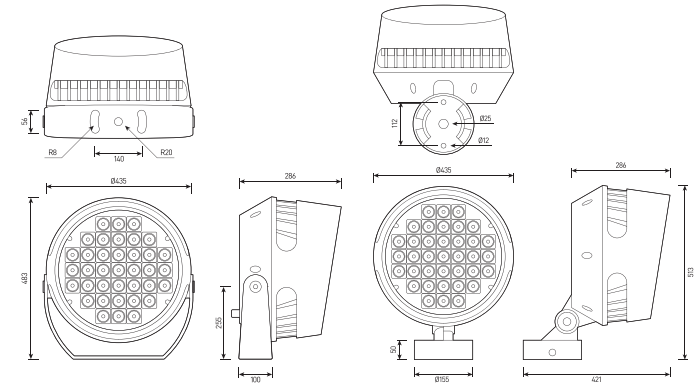

GLOWMAX I, II

Multifunctional projector for architectural lighting.
Multichip 4-in-1 RGB+W, Tunable White with DMX-512 control.

Housing:	Pressure die-cast aluminum alloy with polyester powder paint. The body and glass have silicone seals.
Beam angle:	1.5°, 2° [searchlight], 5°, 8°, 12°, 12.5°, 20°, 30°, 60°, 10x70°, 5x20°, 15x60°
Housing color:	Black, Grey, RAL
IES protection classes:	Class I (SELV)
Color temperature, K:	2700K - 6000K, R, G, B, RGB 3in1, RGBW 4in1, RGBWCLA 7in1, Tunable White
Input voltage, V:	36V, 220V
Control system:	On/Off, 1-10V, DMX-512, RDM, DALI
Ingress Protection Rating, IP:	IP66
Operating temperature:	-40°C ~ +50°C
Weight, kg:	17 – 23 kg