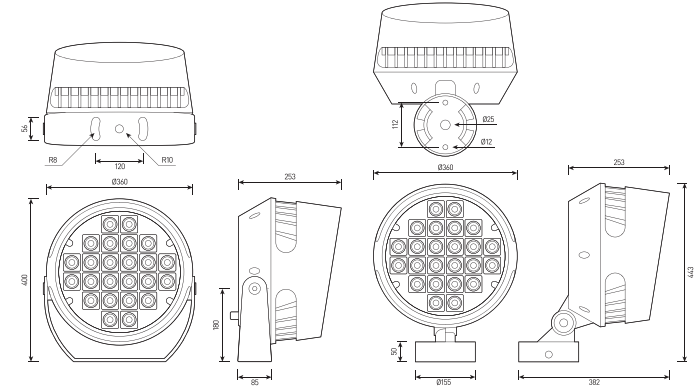

GLOWMAX I, II

view

RAL

1 GLOWMAX I

2 GLOWMAX II

size

1

2