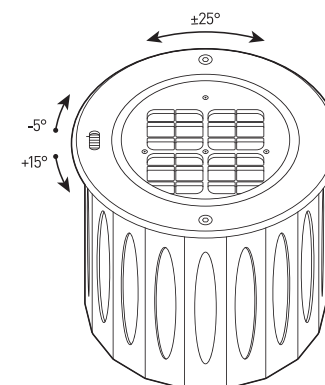

# HOVER L/XL

Recessed ground luminaire with adjustable optical part, which allows directing the light flux to the object with optimal accuracy

|                                       |   |
|---------------------------------------|---|
| <b>Housing:</b>                       | Pressure die-cast aluminum alloy with polyester powder paint.<br>Body and glass are fitted with silicone gaskets. |
| <b>Beam angle:</b>                    | 4.5°, 8°, 12°, 15°, 20°, 30°, 60°, 10x30°, 10x60°, 10x70°, 5x20°  |
| <b>Housing color:</b>                 | Grey  |
| <b>IES protection classes:</b>        | Class I (SELV)  |
| <b>Color temperature, K:</b>          | 2700K, 3000K, 4000K, 5000K, 6000K, R, G, B, RGB 3in1, RGBW 4in1, Tunable white                                    |
| <b>Input voltage, V:</b>              | 24V, 220V   |
| <b>Control system:</b>                | On/Off, 1-10V, DMX-512, DALI  |
| <b>Ingress Protection Rating, IP:</b> | IP67  |
| <b>Operating temperature:</b>         | -40°C ~ +50°C   |
| <b>Weight, kg:</b>                    | 3.5 - 5.0 kg  |