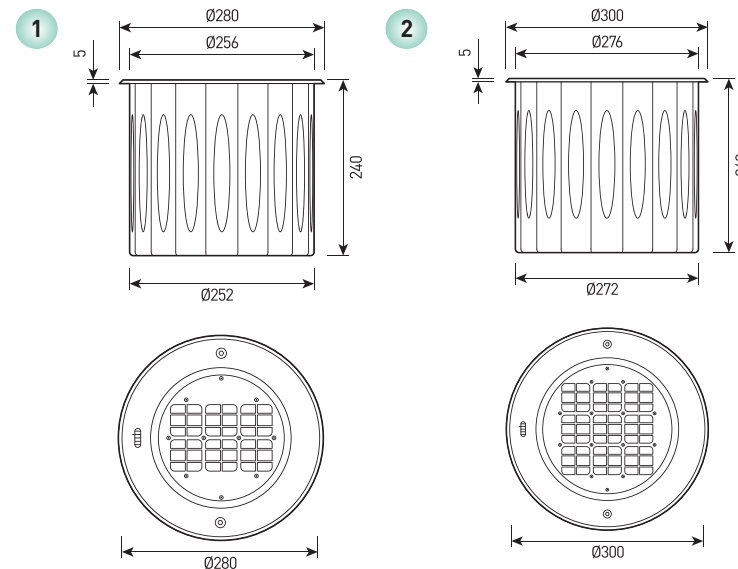

HOVER L/XL

view

- 1 HOVER L
- 2 HOVER XL

size