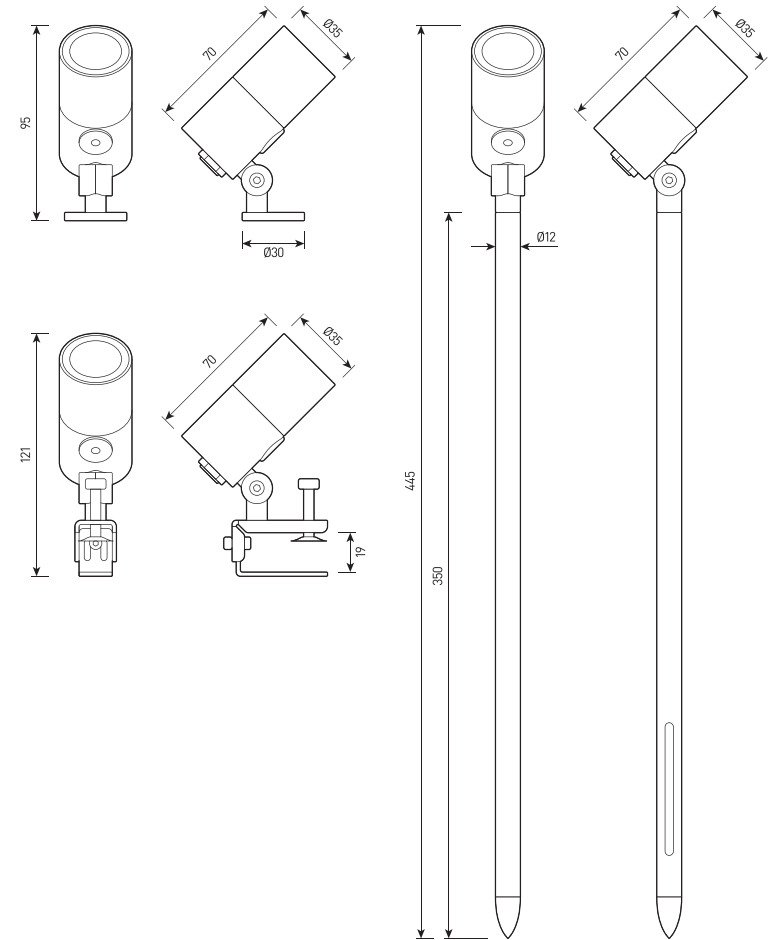

view

RAL

1 overall dimensions

1

size

INDEX M

Multifunctional spotlight for architectural lighting

Housing:	Pressure die-cast aluminum alloy with polyester powder paint. Body and glass are fitted with silicone gaskets.
Fasteners:	Stainless steel
Beam angle:	6°, 12.5°, 20°, 30°, 45°, 60°, 15x30°, 15x60°, 10x60°
Housing color:	Black, Grey, RAL
IES protection classes:	Class I (SELV)
Color temperature, K:	2700K, 3000K, 4000K, 5000K, 6000K, R, G, B, RGBW
Input voltage, V:	12V, 24V, 220V
Control system:	On/Off, DMX-512
Ingress Protection Rating, IP:	IP66
Operating temperature:	-40°C ~ +50°C
Weight, kg:	0.3 kg

Article	Name	Power, W	Dimensions, mm	Input voltage, V	Beam angle, degrees	Color temperature, K	Weight, kg
624215112	INDEX M 6W 12V/24V/220V SINGLE IP66	6W	D35x70	12V/24V/220V	6°, 12.5°, 20°, 30°, 60°, 15x30°, 10x60°	2700K, 3000K, 4000K, 5000K, 6000K, R, G, B	0.3
624215114	INDEX M 6W 12V/24V DMX512 RGBW IP66	6W	D35x70	12V/24V	20°, 45°, 60°, 15x60°, 10x60°	RGBW	0.3