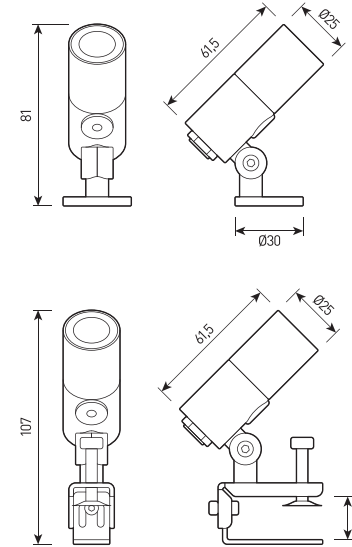

view

RAL

1 overall dimensions

1

size

INDEX S

Multifunctional spotlight for architectural lighting

Housing:	Pressure die-cast aluminum alloy with polyester powder paint. Body and glass are fitted with silicone gaskets.
Fasteners:	Stainless steel
Beam angle:	20°, 30°, 45°, 60°, 25x45°
Housing color:	Black, Grey, RAL
IES protection classes:	Class III (SELV)
Color temperature, K:	2700K, 3000K, 4000K, 5000K, 6000K, R, G, B
Input voltage, V:	12V, 24V
Control system:	On/Off
Ingress Protection Rating, IP:	IP66
Operating temperature:	-40°C ~ +50°C
Weight, kg:	0.25 kg

Article	Name	Power, W	Dimensions, mm	Input voltage, V	Beam angle, degrees	Color temperature, K	Weight, kg
624215110	INDEX S 3W 12V/24V SINGLE IP66	3W	D25x61.5	12V/24V	20°, 30°, 45°, 60°, 25x45°	2700K, 3000K, 4000K, 5000K, 6000K, R, G, B	0.25