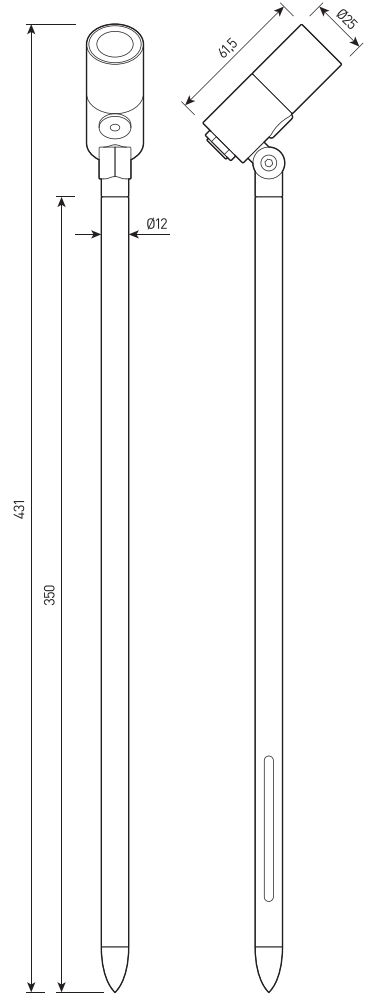

view

RAL

1 overall dimensions

1

size

INDEX S

Multifunctional spotlight for architectural lighting

Housing:	Pressure die-cast aluminum alloy with polyester powder paint. Body and glass are fitted with silicone gaskets.
Fasteners:	Stainless steel
Beam angle:	20°, 30°, 45°, 60°, 25x45°
Housing color:	Black, Grey, RAL
IES protection classes:	Class III (SELV)
Color temperature, K:	2700K, 3000K, 4000K, 5000K, 6000K, R, G, B
Input voltage, V:	12V, 24V
Control system:	On/Off
Ingress Protection Rating, IP:	IP66
Operating temperature:	-40°C ~ +50°C
Weight, kg:	0.25 kg

Article	Name	Power, W	Dimensions, mm	Input voltage, V	Beam angle, degrees	Color temperature, K	Weight, kg
624215110	INDEX S 3W 12V/24V SINGLE IP66	3W	D25x61.5	12V/24V	20°, 30°, 45°, 60°, 25x45°	2700K, 3000K, 4000K, 5000K, 6000K, R, G, B	0.25