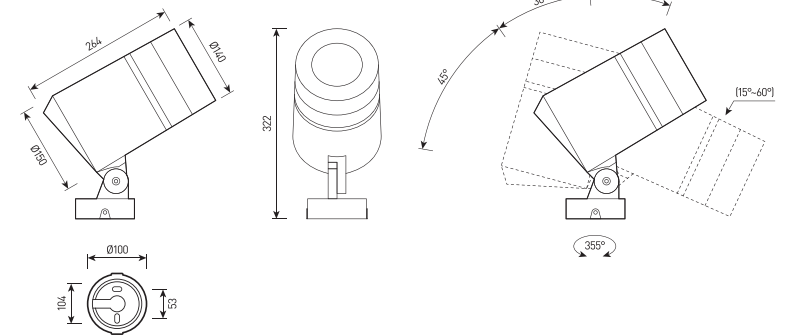

## view

1 LOON L

2 LOON XL

## size

1

2

# LOON L/XL

Multifunctional spotlight with adjustable beam angle for accent lighting

<b>Housing:</b>	Pressure die-cast aluminum alloy with polyester powder paint.
<b>Beam angle:</b>	15-60°
<b>Housing color:</b>	Black, Grey, RAL
<b>IES protection classes:</b>	Class I (SELV)
<b>Color temperature, K:</b>	2700K, 3000K, 4000K, 5000K, 6000K, R, G, B
<b>Input voltage, V:</b>	24V, 220V
<b>Control system:</b>	Switch On\Off
<b>Ingress Protection Rating, IP:</b>	IP66
<b>Operating temperature:</b>	-40°C ~ +50°C
<b>Weight, kg:</b>	3,5-4,8kg

Article	Name	Power, W	Dimensions, mm	Input voltage, V	Beam angle, degrees	Color temperature, K	Weight, kg
774026008	LOON L 18W 24V/220V IP66 Single Color	18W	d100x169	24V, 220V	15-60°	2700K, 3000K, 4000K, 5000K, 6000K, R, G, B	3,5kg
774026010	LOON XL 40W 24V/220V IP66 Single Color	40W	d150x264	24V, 220V	15-60°	2700K, 3000K, 4000K, 5000K, 6000K, R, G, B	4,8kg