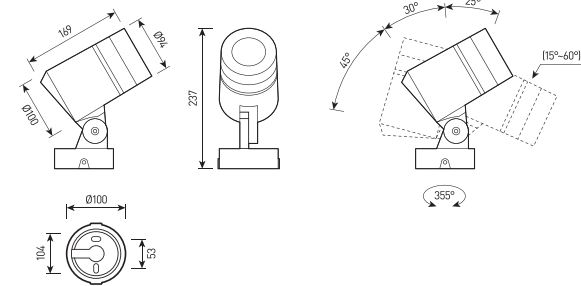

## view

1 LOON L

2 LOON XL

## size

1

2

# LOON L/XL

Multifunctional spotlight with adjustable beam angle for accent lighting

<b>Housing:</b>	Pressure die-cast aluminum alloy with polyester powder paint.
<b>Beam angle:</b>	15-60°
<b>Housing color:</b>	Black, Grey, RAL
<b>IES protection classes:</b>	Class I (SELV)
<b>Color temperature, K:</b>	2700K, 3000K, 4000K, 5000K, 6000K, R, G, B
<b>Input voltage, V:</b>	24V, 220V
<b>Control system:</b>	Switch On\Off
<b>Ingress Protection Rating, IP:</b>	IP66
<b>Operating temperature:</b>	-40°C ~ +50°C
<b>Weight, kg:</b>	3,5-4,8kg

Article	Name	Power, W	Dimensions, mm	Input voltage, V	Beam angle, degrees	Color temperature, K	Weight, kg
774026008	LOON L 18W 24V/220V IP66 Single Color	18W	d100x169	24V, 220V	15-60°	2700K, 3000K, 4000K, 5000K, 6000K, R, G, B	3,5kg
774026010	LOON XL 40W 24V/220V IP66 Single Color	40W	d150x264	24V, 220V	15-60°	2700K, 3000K, 4000K, 5000K, 6000K, R, G, B	4,8kg