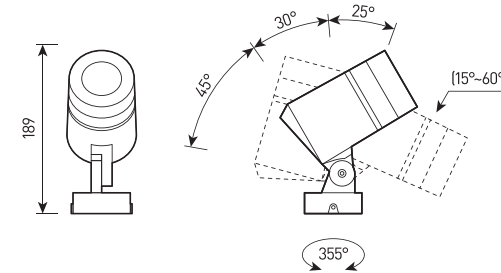

## view

RAL

1 LOON S

2 LOON M

1

2

## size

# LOON S/M

Multifunctional spotlight with adjustable beam angle for accent lighting

<b>Housing:</b>	Pressure die-cast aluminum alloy with polyester powder paint.
<b>Beam angle:</b>	15-60°
<b>Housing color:</b>	Black, Grey, RAL
<b>IES protection classes:</b>	Class I (SELV)
<b>Color temperature, K:</b>	2700K, 3000K, 4000K, 5000K, 6000K, R, G, B
<b>Input voltage, V:</b>	24V, 220V
<b>Control system:</b>	Switch On\Off
<b>Ingress Protection Rating, IP:</b>	IP66
<b>Operating temperature:</b>	-40°C ~ +50°C
<b>Weight, kg:</b>	1,5-2,5kg