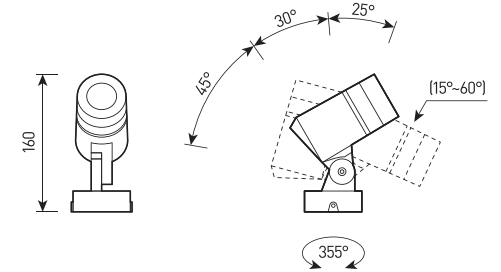

## view

RAL

1 LOON S

2 LOON M

1

2

## size

# LOON S/M

Multifunctional spotlight with adjustable beam angle for accent lighting

<b>Housing:</b>	Pressure die-cast aluminum alloy with polyester powder paint.
<b>Beam angle:</b>	15-60°
<b>Housing color:</b>	Black, Grey, RAL
<b>IES protection classes:</b>	Class I (SELV)
<b>Color temperature, K:</b>	2700K, 3000K, 4000K, 5000K, 6000K, R, G, B
<b>Input voltage, V:</b>	24V, 220V
<b>Control system:</b>	Switch On\Off
<b>Ingress Protection Rating, IP:</b>	IP66
<b>Operating temperature:</b>	-40°C ~ +50°C
<b>Weight, kg:</b>	1,5-2,5kg

Article	Name	Power, W	Dimensions, mm	Input voltage, V	Beam angle, degrees	Color temperature, K	Weight, kg
774026004	LOON S 6W 24V/220V IP66 Single Color	6W	d60x115	24V, 220V	15-60°	2700K, 3000K, 4000K, 5000K, 6000K, R, G, B	1,5kg
774026006	LOON M 12W 24V/220V IP66 Single Color	12W	d80x142	24V, 220V	15-60°	2700K, 3000K, 4000K, 5000K, 6000K, R, G, B	2,5kg