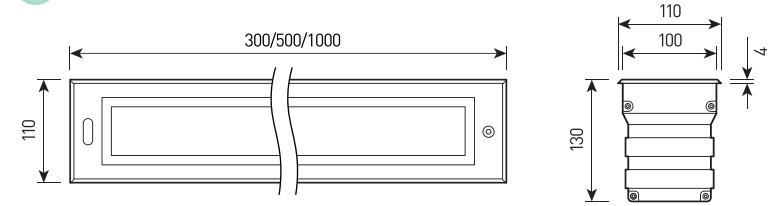

view

1 overall dimensions

1

size

LYNX RM

Built-in linear ground luminaire with rotating matrix

Housing:	Aluminum, stainless steel
Beam angle:	2.5°, 6°, 8°, 9°, 12°, 20°, 30°, 45°, 60°, 10x30°, 10x60°, 10x70°, 15x60°, 5x20°
Housing color:	Grey
IES protection classes:	Class I (SELV)
Color temperature, K:	2700K, 3000K, 4000K, 5000K, 6000K, RGBW4in1
Input voltage, V:	24V, 220V
Control system:	On/Off, 1-10V, DALI, DMX-512
Ingress Protection Rating, IP:	IP67
Operating temperature:	-40°C ~ +50°C
Weight, kg:	8.0–15.0 kg