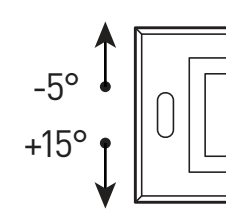

view

1 overall dimensions

1

size

LYNX RM

Built-in linear ground luminaire with rotating matrix

Housing:	Aluminum, stainless steel
Beam angle:	2.5°, 6°, 8°, 9°, 12°, 20°, 30°, 45°, 60°, 10x30°, 10x60°, 10x70°, 15x60°, 5x20°
Housing color:	Grey
IES protection classes:	Class I (SELV)
Color temperature, K:	2700K, 3000K, 4000K, 5000K, 6000K, RGBW4in1
Input voltage, V:	24V, 220V
Control system:	On/Off, 1-10V, DALI, DMX-512
Ingress Protection Rating, IP:	IP67
Operating temperature:	-40°C ~ +50°C
Weight, kg:	8.0–15.0 kg