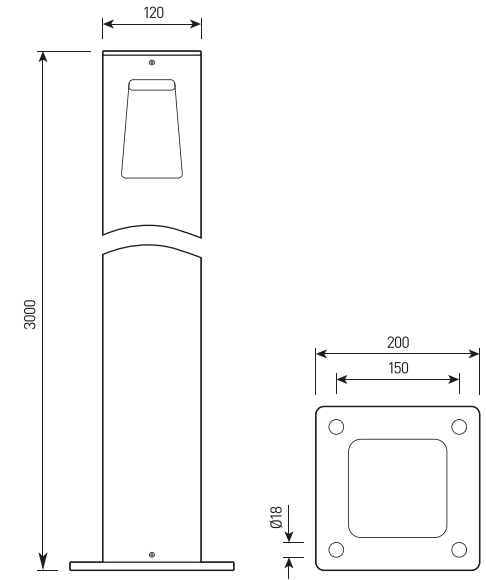

## size

# PENT XL

Lamp for landscape lighting

<b>Housing:</b>	Pressure die-cast aluminum with polyester powder paint
<b>Beam angle:</b>	4x60°
<b>Housing color:</b>	Black, Grey, RAL
<b>IES protection classes:</b>	Class I (SELV)
<b>Color temperature:</b>	3000K, 4000K, 5000K, 6000K
<b>Input voltage:</b>	220V
<b>Control system:</b>	On/Off
<b>Ingress Protection Rating, IP:</b>	IP65
<b>Operating temperature:</b>	-40°C ~ +50°C
<b>Weight:</b>	26.0 kg

Article	Name	Power	Dimensions, mm	Input voltage	Beam angle	Color temperature	Weight, kg
692190420	PENT XL 4x7W 220V SINGLE IP65	4x7W	3000x120x120	220V	4x60°	3000K, 4000K, 5000K, 6000K	26.0