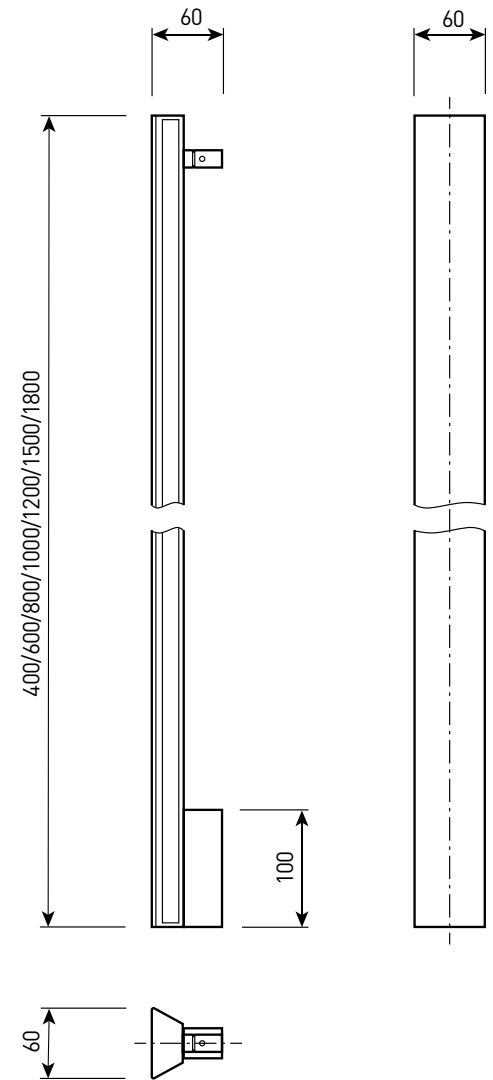

view

size

PLANK

Wall luminaire for architectural lighting

Housing:	Pressure die-cast aluminum alloy with polyester powder paint
Housing color:	Black, Grey, Ochre
Beam angle:	120°
Color temperature:	3000K
Control system:	On/Off
Color rendering index:	CRI >80
Input voltage:	24 V, 220 V
IES protection classes:	Class I, Class III (SELV)
Protection Rating:	IP66
Operating temperature:	-40°C ~ +50°C
Weight:	0.6 – 2.8 kg

Article	Name	Power	Dimensions, mm	Input voltage	Beam angle	Color temperature	Weight, kg
760006012	PLANK 400mm 10W 24V IP66	10 W	400×60×60	24 V	120°	3000K	0.6
760006014	PLANK 600mm 15W 24V IP66	15 W	600×60×60	24 V	120°	3000K	0.9
760006016	PLANK 800mm 20W 24V IP66	20 W	800×60×60	24 V	120°	3000K	1.2
760006018	PLANK 1000mm 25W 24V IP66	25 W	1100×60×60	24 V	120°	3000K	1.7
760006020	PLANK 1200mm 28W 24V IP66	28 W	1200×60×60	24 V	120°	3000K	1.9
760006022	PLANK 1500mm 36W 24V IP66	36 W	1500×60×60	24 V	120°	3000K	2.4
760006024	PLANK 1800mm 45W 24V IP66	45 W	1800×60×60	24 V	120°	3000K	2.7
760006026	PLANK 400mm 8W 220V IP66	8 W	400×60×60	220 V	120°	3000K	0.7
760006028	PLANK 600mm 12W 220V IP66	12 W	600×60×60	220 V	120°	3000K	1
760006030	PLANK 800mm 16W 220V IP66	16 W	800×60×60	220 V	120°	3000K	1.3
760006032	PLANK 1100mm 20W 220V IP66	20 W	1100×60×60	220 V	120°	3000K	1.8
760006034	PLANK 1200mm 24W 220V IP66	24 W	1200×60×60	220 V	120°	3000K	2
760006036	PLANK 1500mm 30W 220V IP66	30 W	1500×60×60	220 V	120°	3000K	2.5
760006038	PLANK 1800mm 36W 220V IP66	36 W	1800×60×60	220 V	120°	3000K	2.8