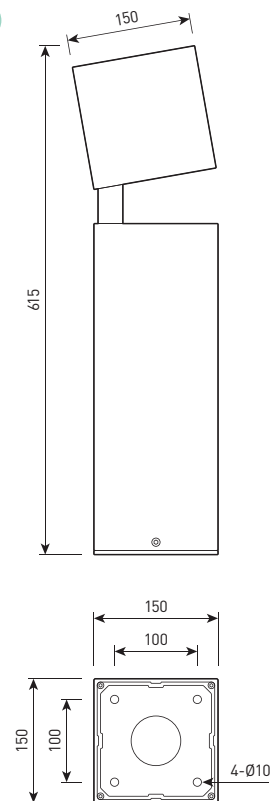

QUADRIGHT

RAL

1 QUADRIGHT S

2 QUADRIGHT M

2