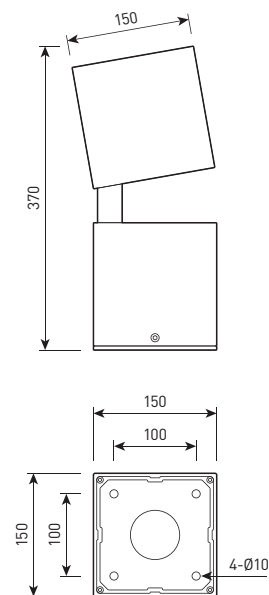

QUADRIGHT

RAL

1 QUADRIGHT S

2 QUADRIGHT M

1

2