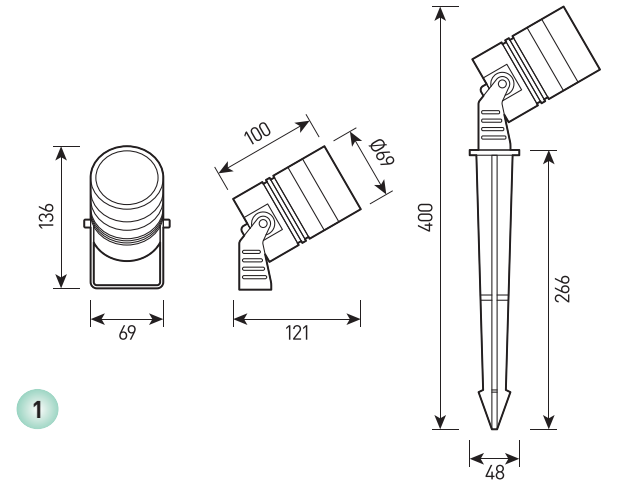

view

RAL

1 SWIFT L

2 SWIFT XL

size

SWIFT L/XL

Multifunctional spotlight with adjustable beam angle for accent lighting

Housing:	Pressure die-cast aluminum alloy with polyester powder paint.
Beam angle:	20-60°
Housing color:	Black, Grey, RAL
IES protection classes:	Class I (SELV)
Color temperature, K:	2700K, 3000K, 4000K, 5000K, 6000K
Input voltage, V:	24V, 220V
Control system:	Switch On\Off
Ingress Protection Rating, IP:	IP66
Operating temperature:	-40°C ~ +50°C
Weight, kg:	1,5-2,0kg

Article	Name	Power, W	Dimensions, mm	Input voltage, V	Beam angle, degrees	Color temperature, K	Weight, kg
774026018	SWIFT L 10W 24V/220V IP66 Single Color	10W	d69x100	24V, 220V	20-60°	2700K, 3000K, 4000K, 5000K, 6000K	1,5kg
774026020	SWIFT XL 15W 24V/220V IP66 Single Color	15W	d85x125	24V, 220V	20-60°	2700K, 3000K, 4000K, 5000K, 6000K	2,0kg