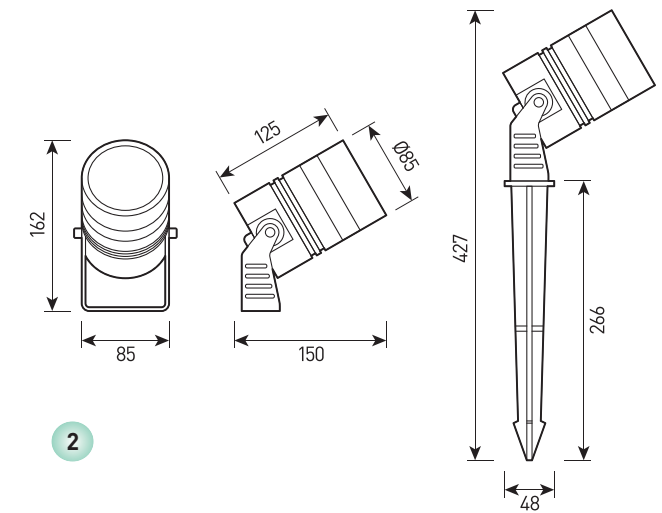

view

RAL

1 SWIFT L

2 SWIFT XL

size

SWIFT L/XL

Multifunctional spotlight with adjustable beam angle for accent lighting

Housing:	Pressure die-cast aluminum alloy with polyester powder paint.
Beam angle:	20-60°
Housing color:	Black, Grey, RAL
IES protection classes:	Class I (SELV)
Color temperature, K:	2700K, 3000K, 4000K, 5000K, 6000K
Input voltage, V:	24V, 220V
Control system:	Switch On\Off
Ingress Protection Rating, IP:	IP66
Operating temperature:	-40°C ~ +50°C
Weight, kg:	1,5-2,0kg

Article	Name	Power, W	Dimensions, mm	Input voltage, V	Beam angle, degrees	Color temperature, K	Weight, kg
774026018	SWIFT L 10W 24V/220V IP66 Single Color	10W	d69x100	24V, 220V	20-60°	2700K, 3000K, 4000K, 5000K, 6000K	1,5kg
774026020	SWIFT XL 15W 24V/220V IP66 Single Color	15W	d85x125	24V, 220V	20-60°	2700K, 3000K, 4000K, 5000K, 6000K	2,0kg