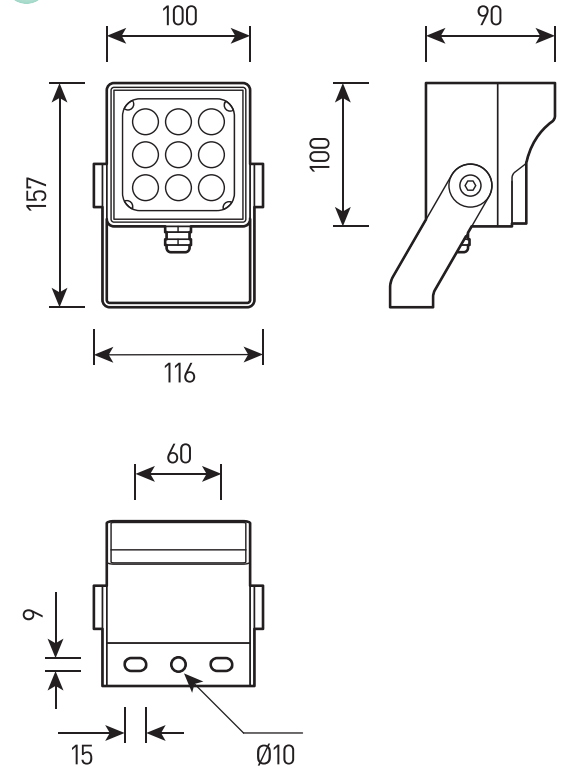

TRACKER S

view

RAL

1 overall dimensions

size

1