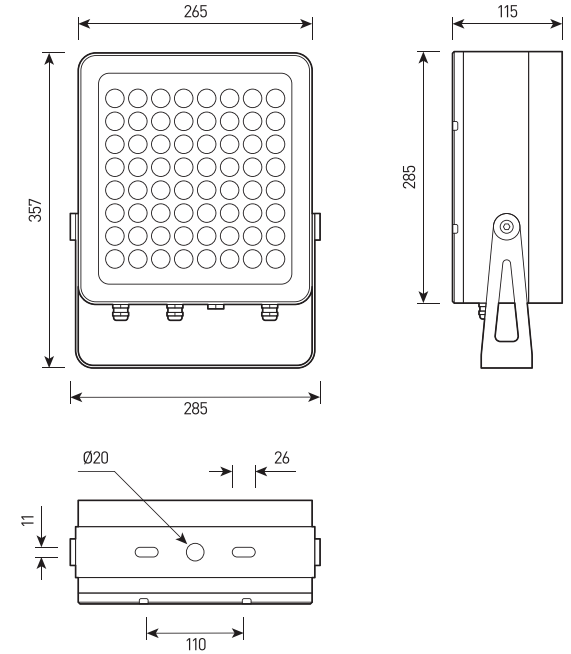

TRACKER XL

view

RAL

1 overall dimensions

size

1