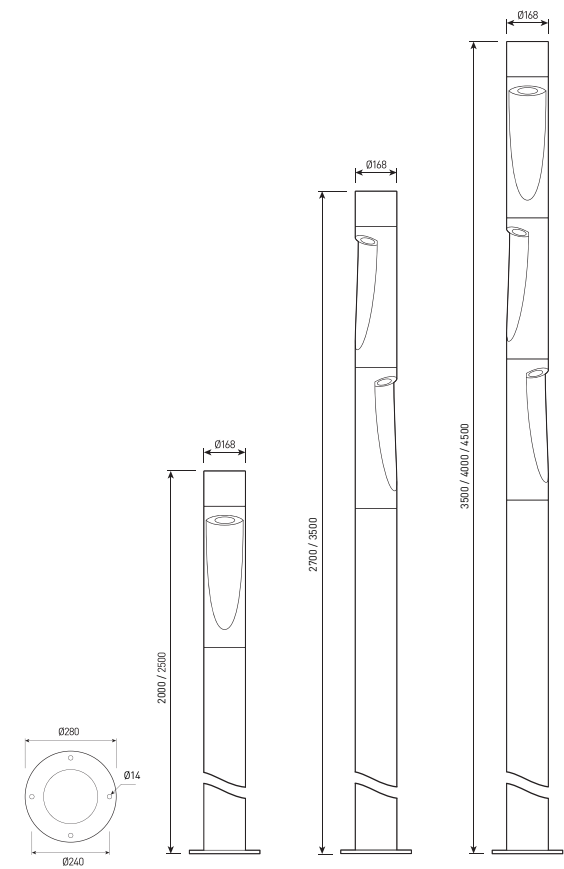

view

RAL

1 overall dimensions

size

1

TRIMO

Lamp for landscape lighting

Housing:	Pressure die-cast aluminum alloy with polyester powder paint
Beam angle:	120°
Housing color:	Grey, RAL
IES protection classes:	Class I (SELV)
Color temperature:	3000K, 4000K, 5000K
Input voltage:	220V
Control system:	On/Off, 0-10V, DALI
Ingress Protection Rating, IP:	IP66
Operating temperature:	-40°C ~ +50°C
Weight:	5 – 50 kg

Article	Name	Power	Dimensions, mm	Input voltage	Beam angle, degrees	Color temperature	Weight, kg
692190380	TRIMO 1 2500mm 40W 220V IP66	40W	D168×2500	220V	120°	3000K, 4000K, 5000K	30
692190382	TRIMO 2 3500mm 80W 220V IP66	80W	D168×3500	220V	120°	3000K, 4000K, 5000K	40
692190384	TRIMO 3 4500mm 120W 220V IP66	120W	D168×4500	220V	120°	3000K, 4000K, 5000K	50
692190386	TRIMO 800mm 15W 220V IP66	15W	D118×800	220V	120°	3000K, 4000K, 5000K	5
692190388	TRIMO 1000mm 15W 220V IP66	15W	D118×1000	220V	120°	3000K, 4000K, 5000K	7