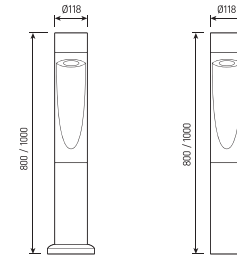

view

RAL

1 overall dimensions

size

1

TRIMO

Lamp for landscape lighting

Housing:	Pressure die-cast aluminum alloy with polyester powder paint
Beam angle:	120°
Housing color:	Grey, RAL
IES protection classes:	Class I (SELV)
Color temperature:	3000K, 4000K, 5000K
Input voltage:	220V
Control system:	On/Off, 0-10V, DALI
Ingress Protection Rating, IP:	IP66
Operating temperature:	-40°C ~ +50°C
Weight:	5 – 50 kg

Article	Name	Power	Dimensions, mm	Input voltage	Beam angle, degrees	Color temperature	Weight, kg
692190380	TRIMO 1 2500mm 40W 220V IP66	40W	D168×2500	220V	120°	3000K, 4000K, 5000K	30
692190382	TRIMO 2 3500mm 80W 220V IP66	80W	D168×3500	220V	120°	3000K, 4000K, 5000K	40
692190384	TRIMO 3 4500mm 120W 220V IP66	120W	D168×4500	220V	120°	3000K, 4000K, 5000K	50
692190386	TRIMO 800mm 15W 220V IP66	15W	D118×800	220V	120°	3000K, 4000K, 5000K	5
692190388	TRIMO 1000mm 15W 220V IP66	15W	D118×1000	220V	120°	3000K, 4000K, 5000K	7