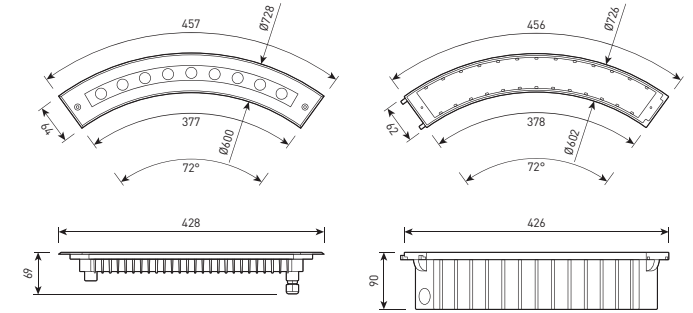

view

1 overall dimensions

size

1

YARRA M

Recessed ground luminaire for lighting rounded objects

Housing:	Pressure die-cast aluminum alloy with polyester powder paint
Beam angle:	20°, 30°, 40°, 60°
Housing color:	Metallic
IES protection classes:	Class I (SELV)
Color temperature, K:	2700K, 3000K, 4000K, 5000K, 6000K
Input voltage, V:	12V, 24V, 220V
Control system:	On/Off, 1-10V, DALI, DMX-512
Ingress Protection Rating, IP:	IP67
Operating temperature:	-40°C ~ +50°C
Weight, kg:	5.0 kg

Article	Name	Power, W	Dimensions, mm	Input voltage, V	Beam angle, degrees	Color temperature, K	Weight, kg
825030052	YARRA M 18W 12V/24V SINGLE IP67	18W	483x135x90	12V, 24V	20°, 30°, 40°, 60°	2700K, 3000K, 4000K, 5000K, 6000K	5.0
825030054	YARRA M 18W 220V SINGLE IP67	18W	483x135x90	220V	20°, 30°, 40°, 60°	2700K, 3000K, 4000K, 5000K, 6000K	5.0