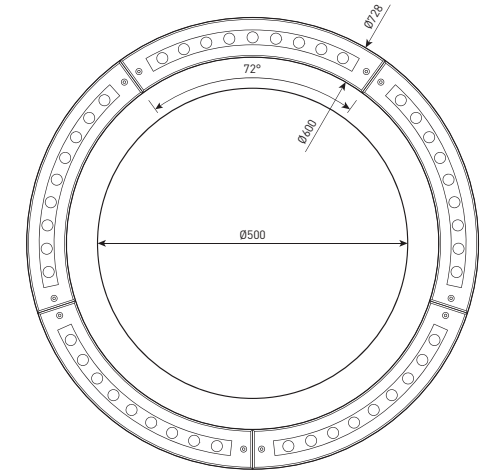

view

1 overall dimensions

size

1

YARRA M

Recessed ground luminaire for lighting rounded objects

Housing:	Pressure die-cast aluminum alloy with polyester powder paint
Beam angle:	20°, 30°, 40°, 60°
Housing color:	Metallic
IES protection classes:	Class I (SELV)
Color temperature, K:	2700K, 3000K, 4000K, 5000K, 6000K
Input voltage, V:	12V, 24V, 220V
Control system:	On/Off, 1-10V, DALI, DMX-512
Ingress Protection Rating, IP:	IP67
Operating temperature:	-40°C ~ +50°C
Weight, kg:	5.0 kg

Article	Name	Power, W	Dimensions, mm	Input voltage, V	Beam angle, degrees	Color temperature, K	Weight, kg
825030052	YARRA M 18W 12V/24V SINGLE IP67	18W	483x135x90	12V, 24V	20°, 30°, 40°, 60°	2700K, 3000K, 4000K, 5000K, 6000K	5.0
825030054	YARRA M 18W 220V SINGLE IP67	18W	483x135x90	220V	20°, 30°, 40°, 60°	2700K, 3000K, 4000K, 5000K, 6000K	5.0