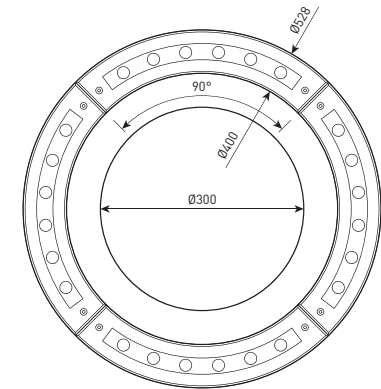

view

1 overall dimensions

size

1