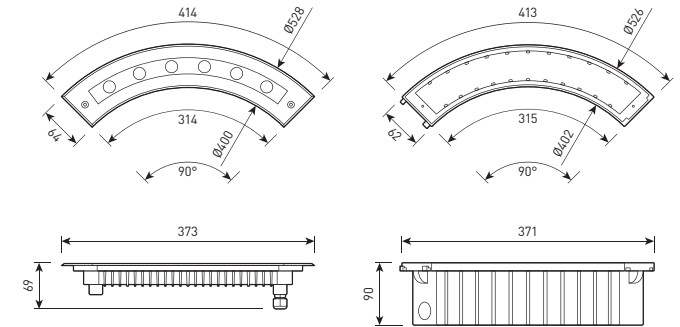

### 1 overall dimensions

## size

# YARRA S

Recessed ground luminaire for lighting rounded objects

<b>Housing:</b>	Pressure die-cast aluminum alloy with polyester powder paint
<b>Beam angle:</b>	20°, 30°, 40°, 60°
<b>Housing color:</b>	Metallic
<b>IES protection classes:</b>	Class I (SELV)
<b>Color temperature, K:</b>	2700K, 3000K, 4000K, 5000K, 6000K
<b>Input voltage, V:</b>	12V, 24V, 220V
<b>Control system:</b>	On/Off, 1-10V, DALI, DMX-512
<b>Ingress Protection Rating, IP:</b>	IP67
<b>Operating temperature:</b>	-40°C ~ +50°C
<b>Weight, kg:</b>	3.0 kg

Article	Name	Power, W	Dimensions, mm	Input voltage, V	Beam angle, degrees	Color temperature, K	Weight, kg
825030044	YARRA S 12W 12V/24V SINGLE IP67	12W	373x122x90	12V, 24V	20°, 30°, 40°, 60°	2700K, 3000K, 4000K, 5000K, 6000K	3.0
825030046	YARRA S 12W 220V SINGLE IP67	12W	373x122x90	220V	20°, 30°, 40°, 60°	2700K, 3000K, 4000K, 5000K, 6000K	3.0