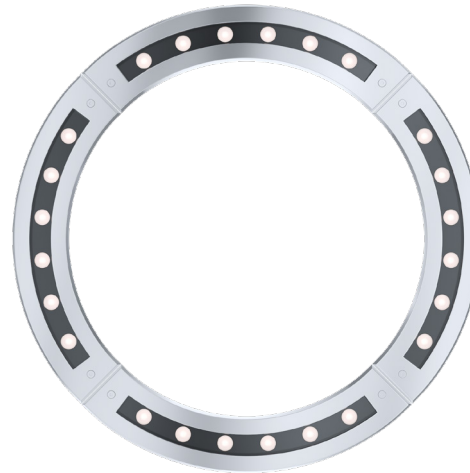

## view

### 1 overall dimensions

# YARRA S

Recessed ground luminaire for lighting rounded objects

<b>Housing:</b>	Pressure die-cast aluminum alloy with polyester powder paint
<b>Beam angle:</b>	20°, 30°, 40°, 60°
<b>Housing color:</b>	Metallic
<b>IES protection classes:</b>	Class I (SELV)
<b>Color temperature, K:</b>	2700K, 3000K, 4000K, 5000K, 6000K
<b>Input voltage, V:</b>	12V, 24V, 220V
<b>Control system:</b>	On/Off, 1-10V, DALI, DMX-512
<b>Ingress Protection Rating, IP:</b>	IP67
<b>Operating temperature:</b>	-40°C ~ +50°C
<b>Weight, kg:</b>	3.0 kg

Article	Name	Power, W	Dimensions, mm	Input voltage, V	Beam angle, degrees	Color temperature, K	Weight, kg
825030044	YARRA S 12W 12V/24V SINGLE IP67	12W	373x122x90	12V, 24V	20°, 30°, 40°, 60°	2700K, 3000K, 4000K, 5000K, 6000K	3.0
825030046	YARRA S 12W 220V SINGLE IP67	12W	373x122x90	220V	20°, 30°, 40°, 60°	2700K, 3000K, 4000K, 5000K, 6000K	3.0